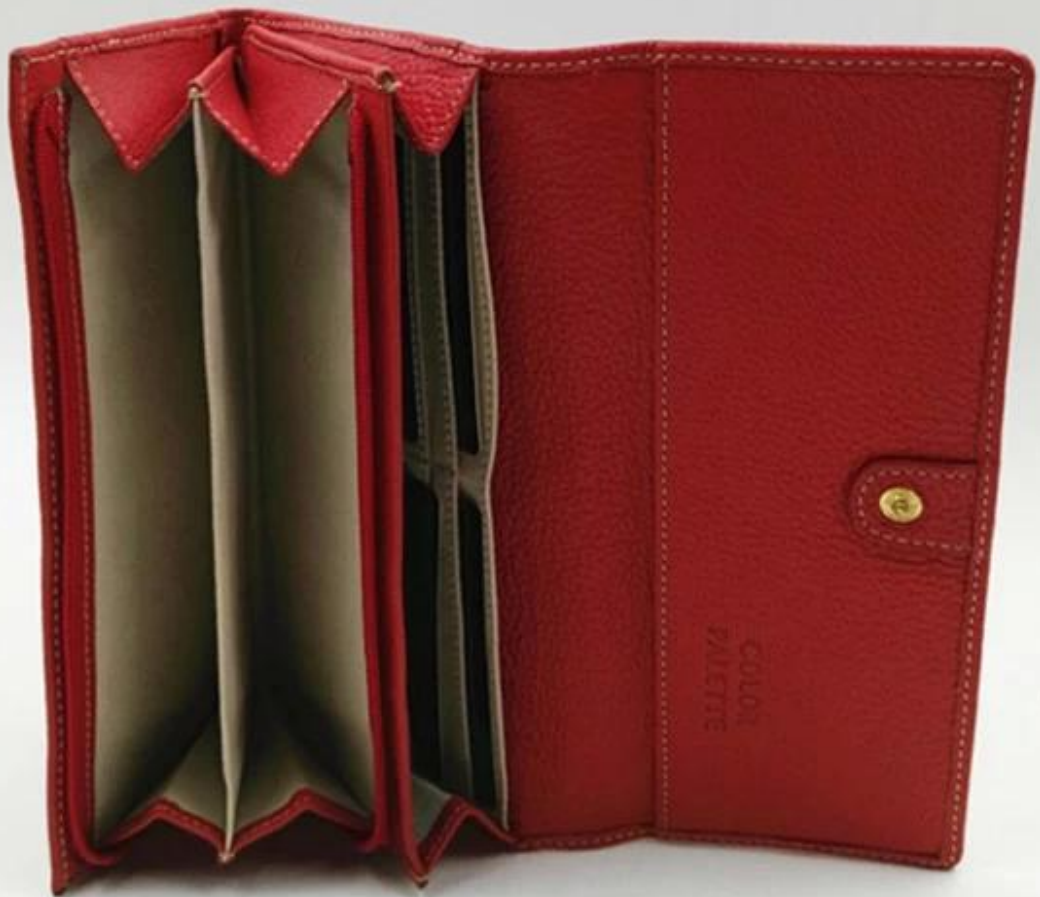

1. Supplier OEM & ODM

2. Colors

3. Size 20 * 10 * 4cm

4. Country Bangladesh

5. Packing

6. Logo requirements

7. Sample

<p>MOQ</p>	
<p>MOQ</p>	<p>600</p>
<p>QC</p>	<p>28</p>
<p>Lead time</p>	<p>8</p>
<p>Production capacity</p>	<p>100,000 pcs</p>
<p>Equipment</p>	<p>Atom - Camoga - plating - RFS - SFK - & Pfaff - 450 - Bimac 7 - Italy</p>
<p>Sample</p>	<p>1. Sample 2. Sample 3. Sample</p>

□□□□□□

FASHION
HOME +
INTERIORS
FHI Color Guide

PANTONE®